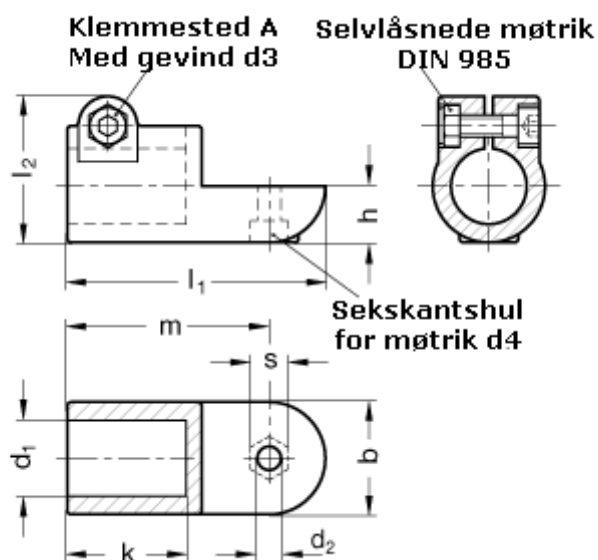

Article number: 20276B50IV2BL

Description: E+G Swivel clamp connector
GN276-B50-IV-2-BL

Measures

$b = 65$	$m = 115$
$d_1 = B50$	$s = 17$
$d_2 = 10.2$	
$d_3 = M10$	
$d_4 = M10$	
$k = 74.0$	
$l_1 = 148$	
$l_2 = 77.5$	